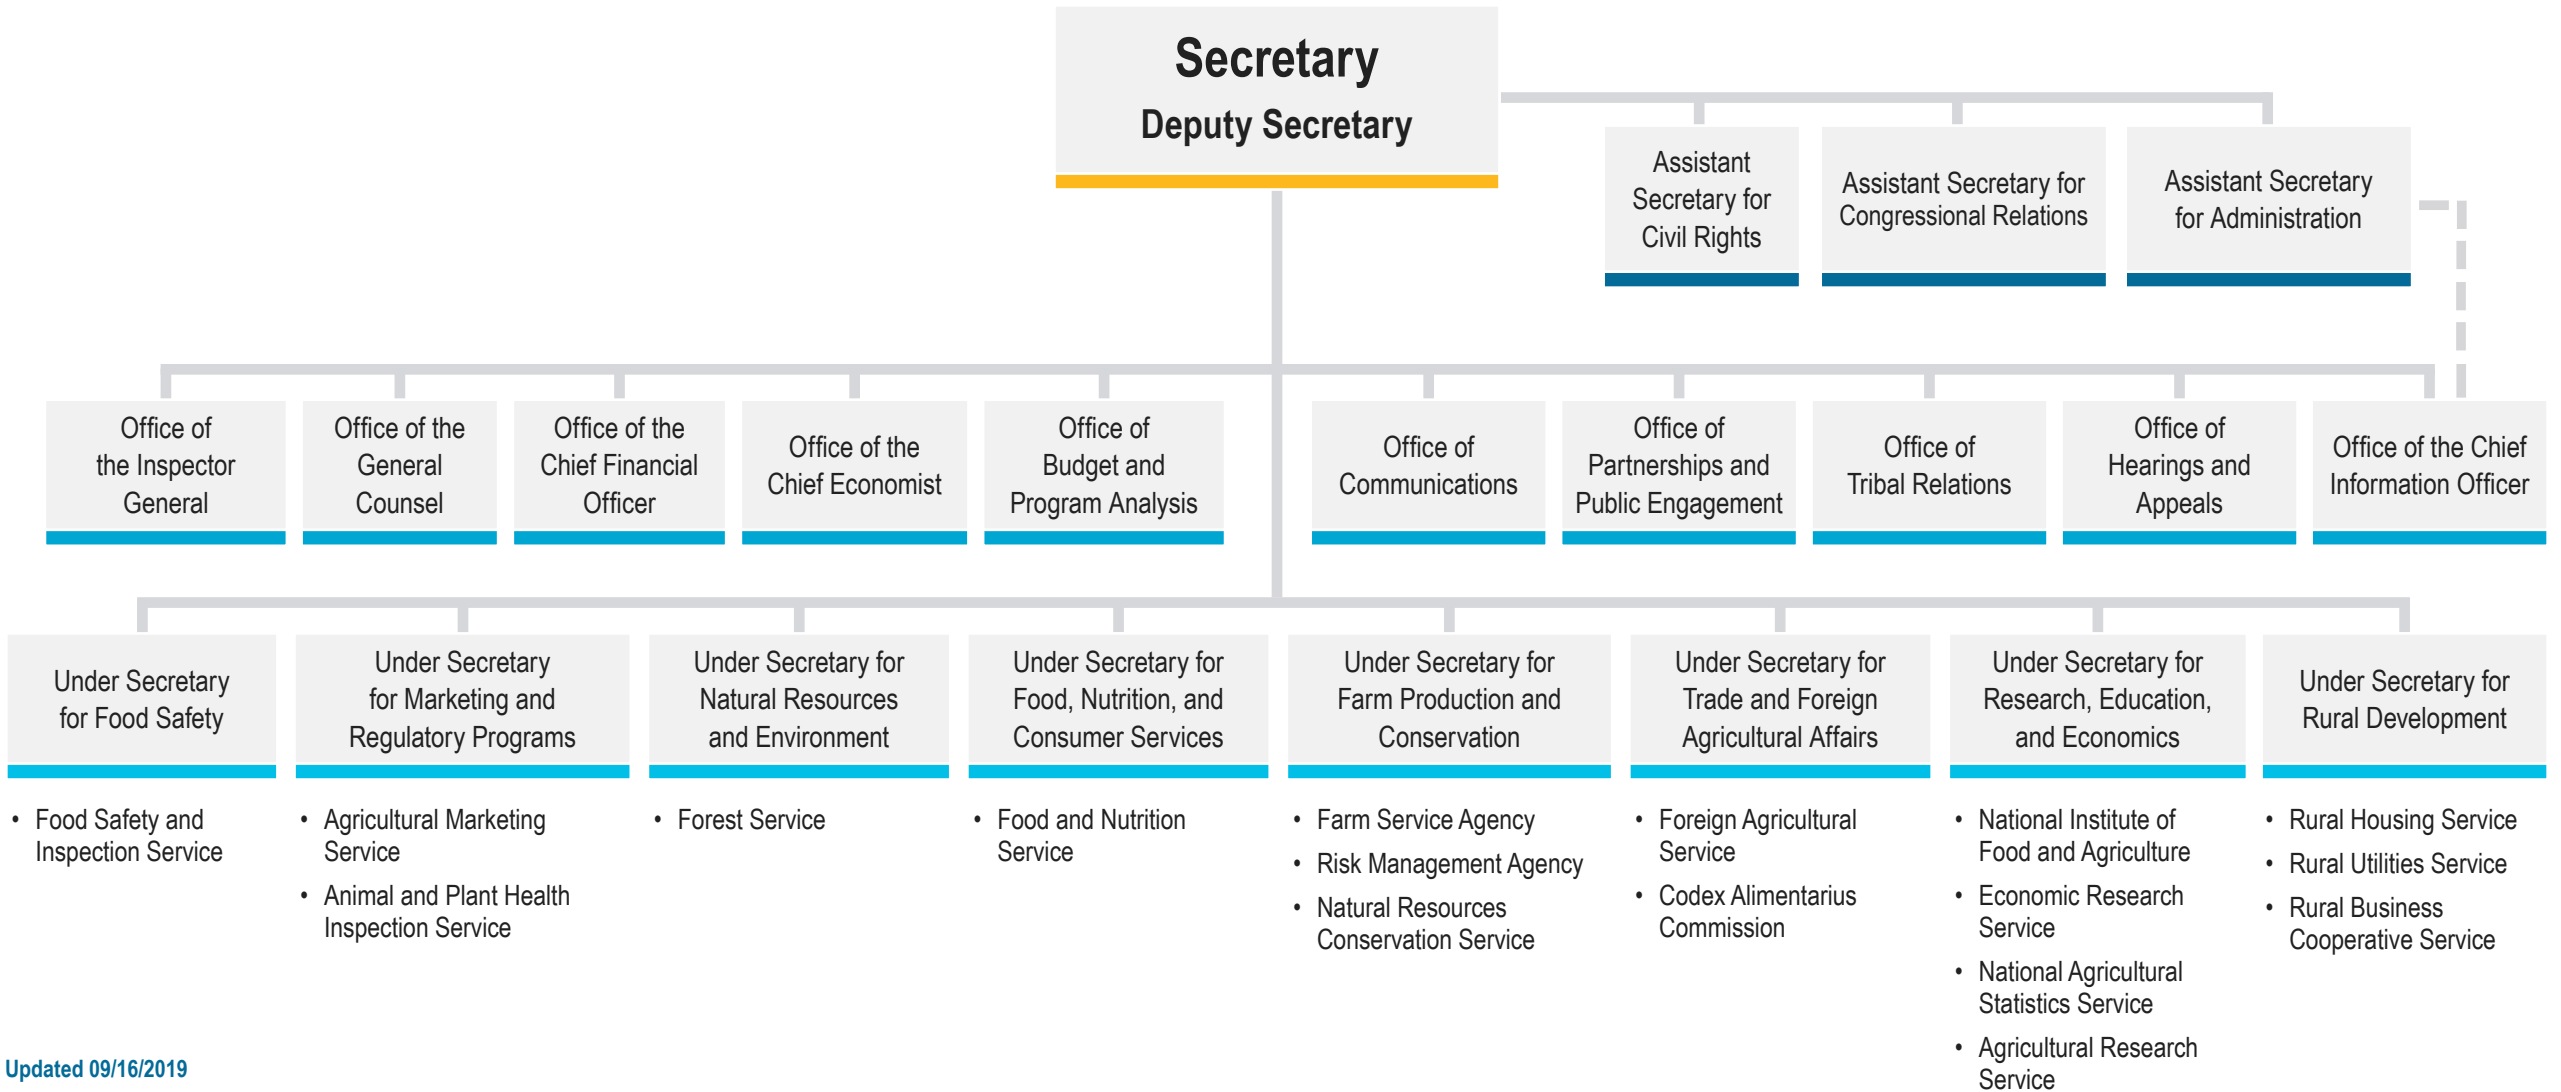

USDA Organization Chart

Updated 09/16/2019

This organization chart displays the names of USDA offices, agencies, and mission areas. Each office, agency, and mission area is placed within a cell connected by lines to show the structure and hierarchy (Under Secretary, Deputy Secretary, or Secretary) for which they fall under. An HTML version that lists [USDA Agencies and Offices](#) and [USDA Mission Areas](#) is also available on usda.gov.

The [Secretary's Memorandum 1076-031](#) was signed August 12, 2019 effectuating a change to Rural Development.